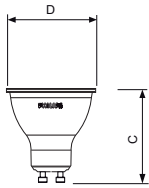

**Похожие продукты**

MASTER LEDspotMV GU10

MASTER LED 3-35W GU10

Чертеж размеров

Product	C (Norm)	D (Norm)
LED 7W 7-50W GU10 2700K 240V 25D Dimm	80.5	50.2
LED 7W 7-50W GU10 2700K 240V 40D Dimm	80.5	50.2
LED 7W 7-50W GU10 3000K 240V 25D Dimm	80.5	50.2
LED 7W 7-50W GU10 3000K 240V 40D Dimm	80.5	50.2
LED 7W 7-50W GU10 4200K 240V 25D Dimm	80.5	50.2
LED 7W 7-50W GU10 4200K 240V 40D Dimm	80.5	50.2