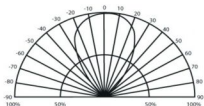

Lux Distribution

Warm White 40°

Height

Diameter

All Brite International

5W 300lm MR 16 GU5.3/GU10 LED Bulb

Lux Distribution

Cool White 60°

Height

All Brite International

5W 300lm MR 16 GU5.3/GU10 LED Bulb

Lux Distribution

WarmWhite 60°

Height