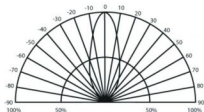

Power Consumption: 5W
Weight: 70 g/100g

Temperature

Operation: -20°C ~ 50°C
Storage: -20°C ~ 60°C

All Brite International

5W 300lm MR 16 GU5.3/GU10 LED Bulb

Product List

Item No.	Color	Flux	Base	Angle
ABI-M06ADC-S-CWX	Cool White	300 lm	GU5.3	15
ABI-M06ADC-F-CWX	Cool White	300 lm	GU5.3	40
ABI-M06ADC-W-CWX	Cool White	300 lm	GU5.3	60
ABI-M06ADC-S-WWX	Warm White	240 lm	GU5.3	15
ABI-M06ADC-F-WWX	Warm White	240 lm	GU5.3	40
ABI-M06ADC-W-WWX	Warm White	240 lm	GU5.3	60
ABI-M06ADC-W-RX	Red 615-630nm	160-180 lm	GU5.3	60
ABI-M06ADC-W-GX	Green 515-535nm	280-300 lm	GU5.3	60
ABI-M06ADC-W-BX	Blue 455-475nm	60-70 lm	GU5.3	60
ABI-M06ADC-W-AX	Amber 587-597nm	160-180 lm	GU5.3	60
ABI-G06AC-S-CWX	Cool White	300 lm	GU10	15
ABI-G06AC-F-CWX	Cool White	300 lm	GU10	40
ABI-G06AC-W-CWX	Cool White	300 lm	GU10	60
ABI-G06AC-S-CWX	Warm White	240 lm	GU10	15
ABI-G06AC-F-CWX	Warm White	240 lm	GU10	40
ABI-G06AC-W-CWX	Warm White	240 lm	GU10	60

All Brite International

5W 300lm MR 16 GU5.3/GU10 LED Bulb

Lux Distribution

Cool White 40°

Height

Diameter

All Brite International

5W 300lm MR 16 GU5.3/GU10 LED Bulb

Lux Distribution

Warm White 40°

Height

Diameter

All Brite International

5W 300lm MR 16 GU5.3/GU10 LED Bulb

Lux Distribution

Cool White 60°