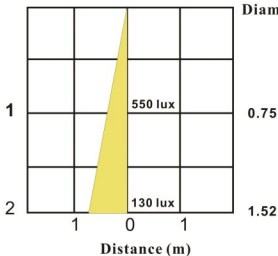

Advanced Thermal Dissipation Design
Efficient LED package
Anti-Glaring and Uniform lens

LEDs

Light Source: 5W LED
Total Flux : 300 lm
CCT: 5500-6000K, 3000-3300K
LED Life Time: Over 40,000 hours
LED Emitting Angle: 15, 40, 60 degree

Power Consumption: 5W
Weight: 70 g/100g

Temperature

Operation: -20°C ~ 50°C
Storage: -20°C ~ 60°C

All Brite International

5W 300lm MR 16 GU5.3/GU10 LED Bulb

Product List

Item No.	Color	Flux	Base	Angle
ABI-M06ADC-S-CWX	Cool White	300 lm	GU5.3	15
ABI-M06ADC-F-CWX	Cool White	300 lm	GU5.3	40
ABI-M06ADC-W-CWX	Cool White	300 lm	GU5.3	60
ABI-M06ADC-S-WWX	Warm White	240 lm	GU5.3	15
ABI-M06ADC-F-WWX	Warm White	240 lm	GU5.3	40
ABI-M06ADC-W-WWX	Warm White	240 lm	GU5.3	60
ABI-M06ADC-W-RX	Red 615-630nm	160-180 lm	GU5.3	60
ABI-M06ADC-W-GX	Green 515-535nm	280-300 lm	GU5.3	60
ABI-M06ADC-W-BX	Blue 455-475nm	60-70 lm	GU5.3	60
ABI-M06ADC-W-AX	Amber 587-597nm	160-180 lm	GU5.3	60
ABI-G06AC-S-CWX	Cool White	300 lm	GU10	15
ABI-G06AC-F-CWX	Cool White	300 lm	GU10	40
ABI-G06AC-W-CWX	Cool White	300 lm	GU10	60
ABI-G06AC-S-CWX	Warm White	240 lm	GU10	15
ABI-G06AC-F-CWX	Warm White	240 lm	GU10	40
ABI-G06AC-W-CWX	Warm White	240 lm	GU10	60

All Brite International

5W 300lm MR 16 GU5.3/GU10 LED Bulb

Lux Distribution

Cool White 40°

Height

Diameter

All Brite International

5W 300lm MR 16 GU5.3/GU10 LED Bulb

Lux Distribution

Warm White 40°

Height

Diameter

All Brite International

5W 300lm MR 16 GU5.3/GU10 LED Bulb

Lux Distribution

Cool White 60°