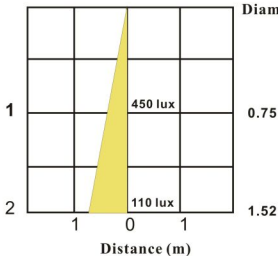

Advanced Thermal Dissipation Design
Efficient LED package
Anti-Glaring and Uniform lens

LEDs

Light Source: 5W LED
Total Flux : 300 lm
CCT: 5500-6000K, 3000-3300K
LED Life Time: Over 40,000 hours
LED Emitting Angle: 15, 40, 60 degree

Power Consumption: 5W
Weight: 70 g/100g

Temperature

Operation: -20°C ~ 50°C
Storage: -20°C ~ 60°C

All Brite International

5W 300lm MR 16 GU5.3/GU10 LED Bulb

Product List

Item No.	Color	Flux	Base	Angle
ABI-M06ADC-S-CWX	Cool White	300 lm	GU5.3	15
ABI-M06ADC-F-CWX	Cool White	300 lm	GU5.3	40
ABI-M06ADC-W-CWX	Cool White	300 lm	GU5.3	60
ABI-M06ADC-S-WWX	Warm White	240 lm	GU5.3	15
ABI-M06ADC-F-WWX	Warm White	240 lm	GU5.3	40
ABI-M06ADC-W-WWX	Warm White	240 lm	GU5.3	60
ABI-M06ADC-W-RX	Red 615-630nm	160-180 lm	GU5.3	60
ABI-M06ADC-W-GX	Green 515-535nm	280-300 lm	GU5.3	60
ABI-M06ADC-W-BX	Blue 455-475nm	60-70 lm	GU5.3	60
ABI-M06ADC-W-AX	Amber 587-597nm	160-180 lm	GU5.3	60
ABI-G06AC-S-CWX	Cool White	300 lm	GU10	15
ABI-G06AC-F-CWX	Cool White	300 lm	GU10	40
ABI-G06AC-W-CWX	Cool White	300 lm	GU10	60
ABI-G06AC-S-CWX	Warm White	240 lm	GU10	15
ABI-G06AC-F-CWX	Warm White	240 lm	GU10	40
ABI-G06AC-W-CWX	Warm White	240 lm	GU10	60

All Brite International

5W 300lm MR 16 GU5.3/GU10 LED Bulb

Lux Distribution

Cool White 40°

Height

Diameter

All Brite International

5W 300lm MR 16 GU5.3/GU10 LED Bulb

Lux Distribution

Warm White 40°

Height

Diameter

All Brite International

5W 300lm MR 16 GU5.3/GU10 LED Bulb

Lux Distribution

Cool White 60°