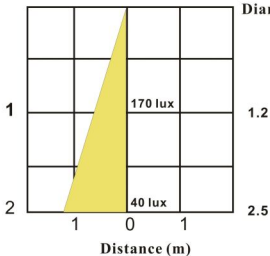

All Brite International

5W 300lm MR 16 GU5.3/GU10 LED Bulb

Lux Distribution

Cool White 60°

Height