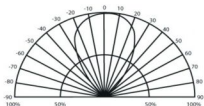

Power Consumption: 5W
Weight: 70 g/100g

Temperature

Operation: -20°C ~ 50°C
Storage: -20°C ~ 60°C

All Brite International

5W 300lm MR 16 GU5.3/GU10 LED Bulb

Product List

Item No.	Color	Flux	Base	Angle
ABI-M06ADC-S-CWX	Cool White	300 lm	GU5.3	15
ABI-M06ADC-F-CWX	Cool White	300 lm	GU5.3	40
ABI-M06ADC-W-CWX	Cool White	300 lm	GU5.3	60
ABI-M06ADC-S-WWX	Warm White	240 lm	GU5.3	15
ABI-M06ADC-F-WWX	Warm White	240 lm	GU5.3	40
ABI-M06ADC-W-WWX	Warm White	240 lm	GU5.3	60
ABI-M06ADC-W-RX	Red 615-630nm	160-180 lm	GU5.3	60
ABI-M06ADC-W-GX	Green 515-535nm	280-300 lm	GU5.3	60
ABI-M06ADC-W-BX	Blue 455-475nm	60-70 lm	GU5.3	60
ABI-M06ADC-W-AX	Amber 587-597nm	160-180 lm	GU5.3	60
ABI-G06AC-S-CWX	Cool White	300 lm	GU10	15
ABI-G06AC-F-CWX	Cool White	300 lm	GU10	40
ABI-G06AC-W-CWX	Cool White	300 lm	GU10	60
ABI-G06AC-S-CWX	Warm White	240 lm	GU10	15
ABI-G06AC-F-CWX	Warm White	240 lm	GU10	40
ABI-G06AC-W-CWX	Warm White	240 lm	GU10	60

All Brite International

5W 300lm MR 16 GU5.3/GU10 LED Bulb

Lux Distribution

Cool White 40°

Height

Diameter

All Brite International

5W 300lm MR 16 GU5.3/GU10 LED Bulb

Lux Distribution

Warm White 40°

Height

Diameter

All Brite International

5W 300lm MR 16 GU5.3/GU10 LED Bulb

Lux Distribution

Cool White 60°