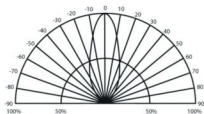

Power Consumption: 5W
Weight: 70 g/100g

Temperature

Operation: -20°C ~ 50°C
Storage: -20°C ~ 60°C

All Brite International

5W 300lm MR 16 GU5.3/GU10 LED Bulb

Product List

Item No.	Color	Flux	Base	Angle
ABI-M06ADC-S-CWX	Cool White	300 lm	GU5.3	15
ABI-M06ADC-F-CWX	Cool White	300 lm	GU5.3	40
ABI-M06ADC-W-CWX	Cool White	300 lm	GU5.3	60
ABI-M06ADC-S-WWX	Warm White	240 lm	GU5.3	15
ABI-M06ADC-F-WWX	Warm White	240 lm	GU5.3	40
ABI-M06ADC-W-WWX	Warm White	240 lm	GU5.3	60
ABI-M06ADC-W-RX	Red 615-630nm	160-180 lm	GU5.3	60
ABI-M06ADC-W-GX	Green 515-535nm	280-300 lm	GU5.3	60
ABI-M06ADC-W-BX	Blue 455-475nm	60-70 lm	GU5.3	60
ABI-M06ADC-W-AX	Amber 587-597nm	160-180 lm	GU5.3	60
ABI-G06AC-S-CWX	Cool White	300 lm	GU10	15
ABI-G06AC-F-CWX	Cool White	300 lm	GU10	40
ABI-G06AC-W-CWX	Cool White	300 lm	GU10	60
ABI-G06AC-S-CWX	Warm White	240 lm	GU10	15
ABI-G06AC-F-CWX	Warm White	240 lm	GU10	40
ABI-G06AC-W-CWX	Warm White	240 lm	GU10	60

All Brite International

5W 300lm MR 16 GU5.3/GU10 LED Bulb

Lux Distribution

Cool White 40°

Height

Diameter

All Brite International

5W 300lm MR 16 GU5.3/GU10 LED Bulb