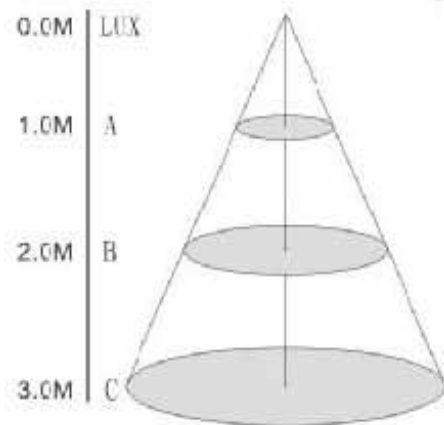

## Лампа T10 UL LED TUBE Day White 8W

### Dimension:

0.6M	A=0.59M	a=0.604M
0.9M	B=0.89M	b=0.91M
1.2M	C=1.2M	c=1.214M
1.5M	D=1.5M	d=1.514M

Range of tolerance: ±0.25mm

### Parameter

Dimension (mm) L*W*H	0.6M	0.9M	1.2M	1.5M
Main material	cover PC fixture AL			
Average power consumption (W)	8	12	16	20
Input voltage (V)	AC110-277V			
LED quantity (Pc)	120	180	240	304
LED type	SMD			
Color	White /Day White/Warm White			
Luminous flux (Lm)	W/DW (530±15%) WW (505±15%)	W/DW (790±15%) WW (750±15%)	W/DW (1100±15%) WW (1060±15%)	W/DW (1450±15%) WW (1370±15%)
Color temperature (K)	6000-7000K (White) / 4000-5000K (Day White) / 3000-4000K (Warm White)			
illumination intensity (LUX)	A ( 130±10% )	A ( 180±10% )	A ( 220±10% )	A ( 300±10% )
	B ( 45±10% )	B ( 63±10% )	B ( 80±10% )	B ( 107±10% )
	C ( 27 ±10% )	C ( 36±10% )	C ( 45±10% )	C ( 60±10% )
Rendering index	72			
Net Weight (kg)	0.22±10%	0.34±10%	0.44±10%	0.52±10%
Package Size (mm)	655*190*275mm 1/24	960*190*275mm 1/24	1265*190*275mm 1/24	1565*190*275mm 1/24
Life expectancy (h)	50000-80000			