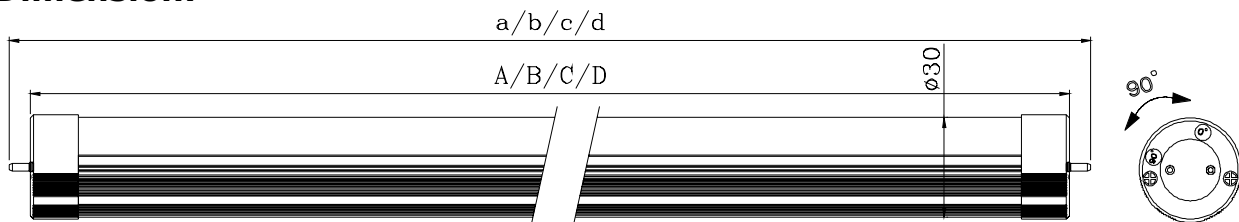

### Dimension:

0.6M	A=0.59M	a=0.604M
0.9M	B=0.89M	b=0.91M
1.2M	C=1.2M	c=1.214M
1.5M	D=1.5M	d=1.514M

Range of tolerance: ±0.25mm

### Parameter

Dimension (mm) L*W*H	0.6M	0.9M	1.2M	1.5M
Main material	cover PC fixture AL			
Average power consumption (W)	8	12	16	20
Input voltage (V)	AC110-277V			
LED quantity (Pc)	120	180	240	304
LED type	SMD			
Color	White /Day White/Warm White			
Luminous flux (Lm)	W/DW (530±15%) WW (505±15%)	W/DW (790±15%) WW (750±15%)	W/DW (1100±15%) WW (1060±15%)	W/DW (1450±15%) WW (1370±15%)
Color temperature (K)	6000-7000K (White) / 4000-5000K (Day White) / 3000-4000K (Warm White)			
illumination intensity (LUX)	A ( 130±10% )	A ( 180±10% )	A ( 220±10% )	A ( 300±10% )
	B ( 45±10% )	B ( 63±10% )	B ( 80±10% )	B ( 107±10% )
	C ( 27 ±10% )	C ( 36±10% )	C ( 45±10% )	C ( 60±10% )
Rendering index	72			
Net Weight (kg)	0.22±10%	0.34±10%	0.44±10%	0.52±10%
Package Size (mm)	655*190*275mm 1/24	960*190*275mm 1/24	1265*190*275mm 1/24	1565*190*275mm 1/24
Life expectancy (h)	50000-80000			