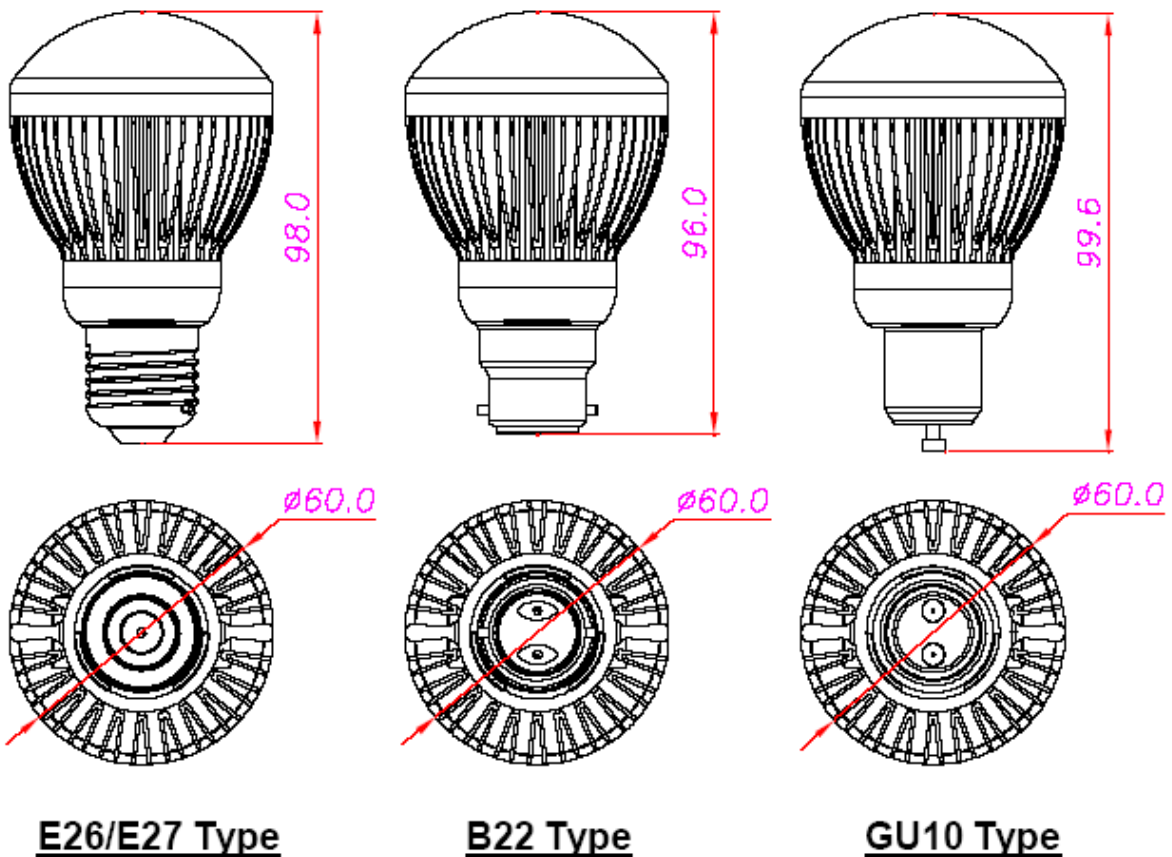

LED BR20 Series

GlacialTech has unique products in **BR20** series **LED bulbs**. It uses high power LED including **5 W AC-LED** light source series products. It can replace traditional BR halogen lamp with excellent features like long lifetime (min. 20,000 hrs), high luminous efficacy and reduces environmental pollution. The bulbs can use standard E26/E27/GU10/B22 socket to conveniently replaces traditional light source and suitable for use 110V or 220V. The bulbs are used for

spotlight, accent light and local lighting.

GlacialTech 的 **BR20** 系列使用高亮度AC-LED, 其中包含**5 W** 之系列產品可代替傳統鹵素燈, 並具備比傳統燈泡更優良的特性如: 使用壽命長(高於20,000小時)、高發光效能並具備環保節能特性, 燈座可安裝於E26/E27/GU10/B22之傳統標準規格並適用於110V或220V電壓, 主要使用於投射燈、裝飾燈與一般室內照明。

➤ Dimensions 尺寸

Specifications 產品規格

Model No. 型號	GL-BR20-5WW	GL-BR20-5CW
CCT (Typical) 色溫	3000 K	6000 K
Typical Power Consumption 消耗瓦數	5 W	
Luminous Flux (lm) 光通量 (流明)	130 lm	160 lm
Input Voltage 輸入電壓	110V or 220V	
Socket Base 適用燈座型號	E26 / E27/ GU10/ B22	
Operation Temp. Range 操作溫度	-20°C ~ +40°C	
Typical Luminous Efficacy 發光效能(流明/瓦)	26 lm/W	32 lm/W
CRI 演色性	> 75	> 70
Beam Angle 光束角	150°	
Safety 安規	CE/ FCC/ UL	
Warranty 保固期	2 Years	
Application 應用	Architectural Lighting/ Cabinet Lighting/ Commercial Lighting/ Landscape Lighting/ Spot Lighting/ Accent Lighting/ Hallway Lighting 建築與室內裝潢/ 玄關走廊/ 商業空間/ 園藝造景/ 裝飾燈/ 投光燈	
Outline Dim. 外觀尺寸(公厘)	Ψ 60*98 mm (E27/E26) ; Ψ 60*96 mm(B22) ; Ψ 60*99.6 mm(GU10)	
Net. Weight Outline 淨重(公斤)	115 ± 5 g	