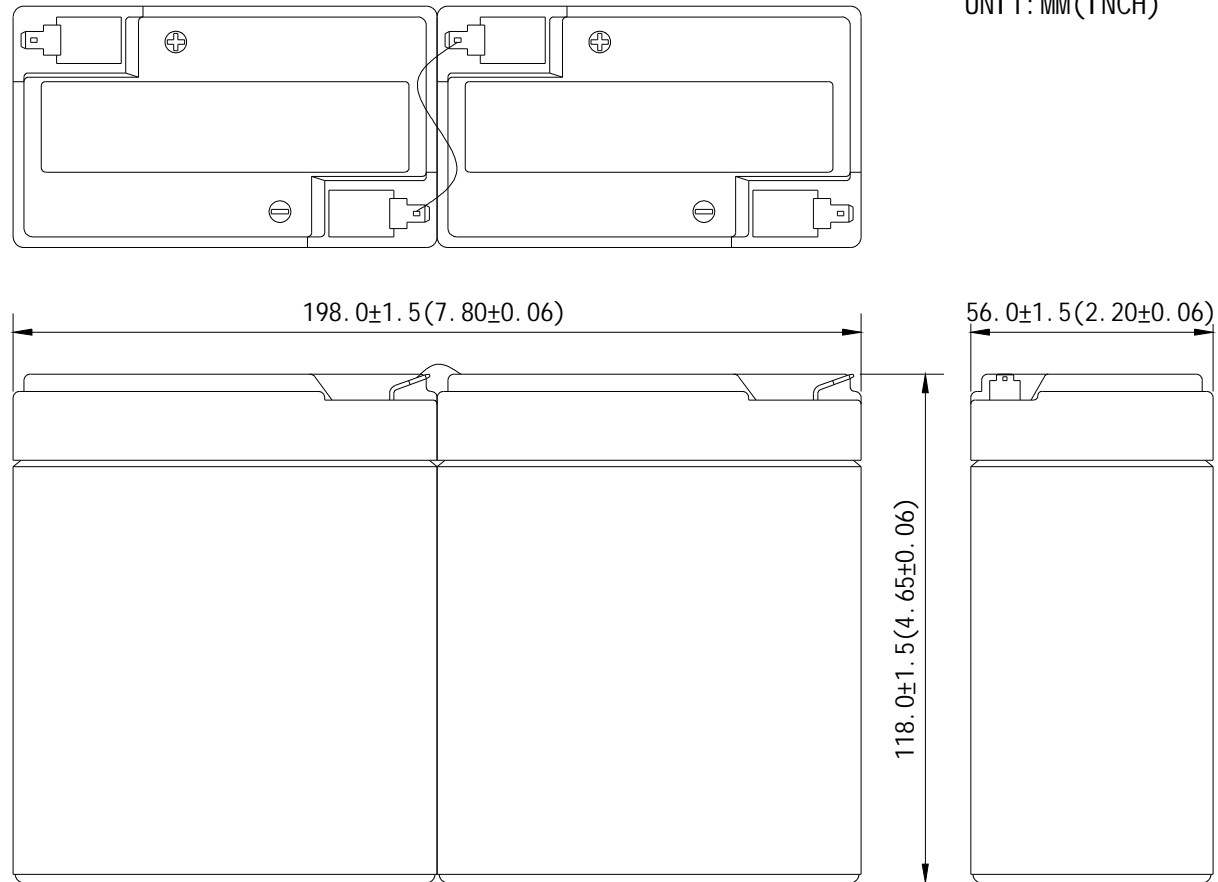

BP8-12VL DIMENSION

UNIT: MM(INCH)

Model BP8-12VL is made of two BP8-6V in series

Model BP8-12VS is made of two BP8-6V in series

BP8-12VS DIMENSION

UNIT: MM(INCH)