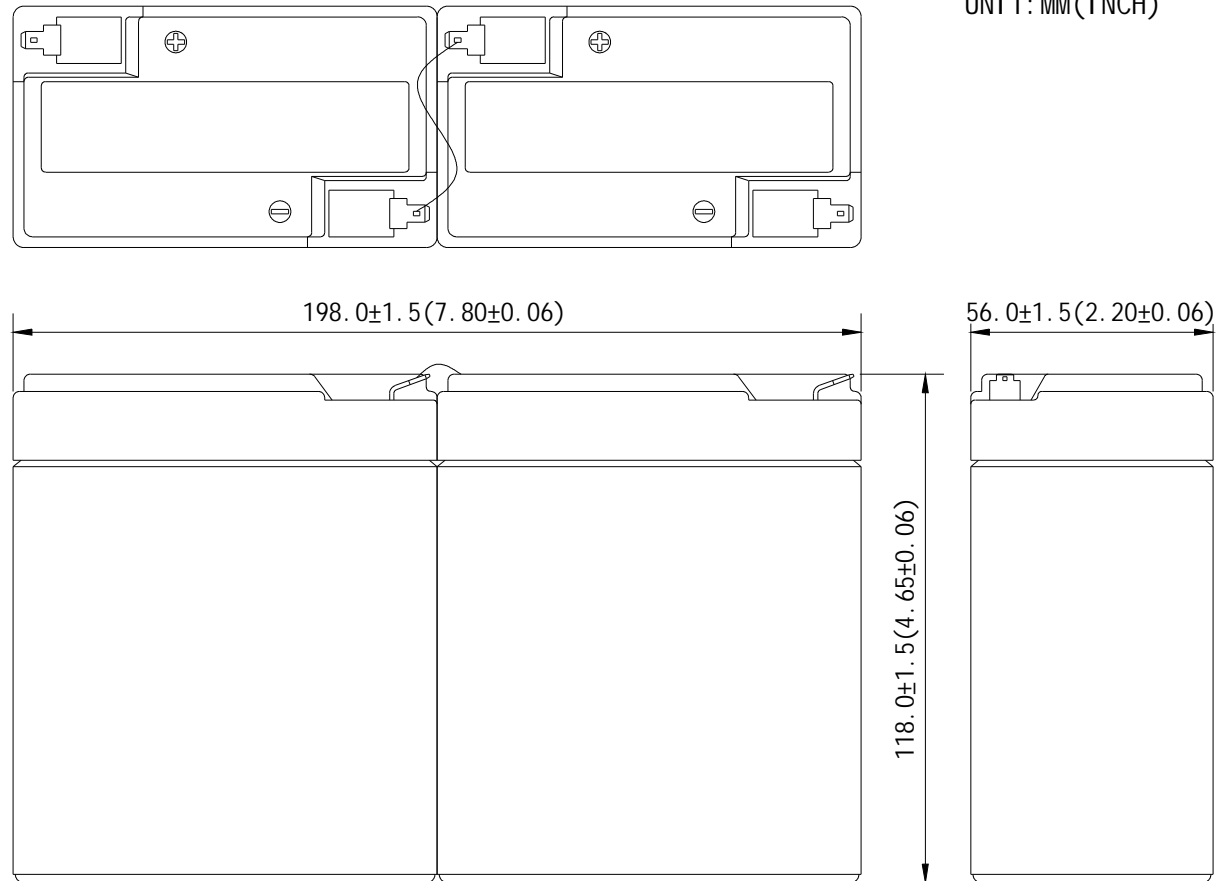

BP8-12VL DIMENSION

UNIT: MM(INCH)

Model BP8-12VL is made of two BP8-6V in series

Model BP8-12VS is made of two BP8-6V in series

BP8-12VS DIMENSION

UNIT: MM(INCH)