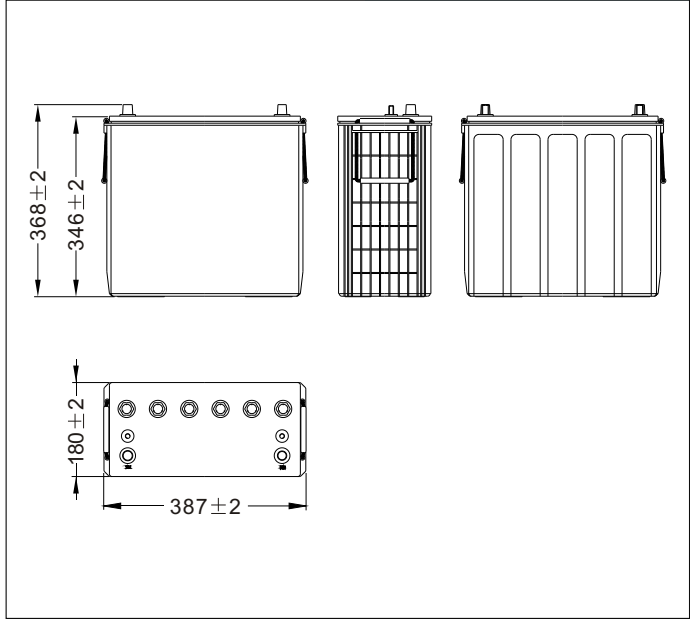

## Dimensions (mm)

## Physical Specification (mm)

Nominal Voltage	12V	
Nominal Capacity(20HR)	234Ah	
Nominal Capacity(5HR)	198Ah	
Dimension	Length	387 ± 2mm(15.24inches)
	Width	180 ± 2mm(7.09inches)
	Container Height	346 ± 2mm(13.62inches)
	Total Height(with Terminal)	368 ± 2mm(14.49inches)
Dry Weight	/	
Wet Weight	Approx 66.5Kg(146.5lbs)	
Acid	1.310 ± 0.015g/cm <sup>3</sup> (25°C)	
Standard Terminal	AM	
Hold-Down	/	
Cell plate qty	/	
Case	Black-Material	
Cover	Black-Material	
Handle	Black-Material	