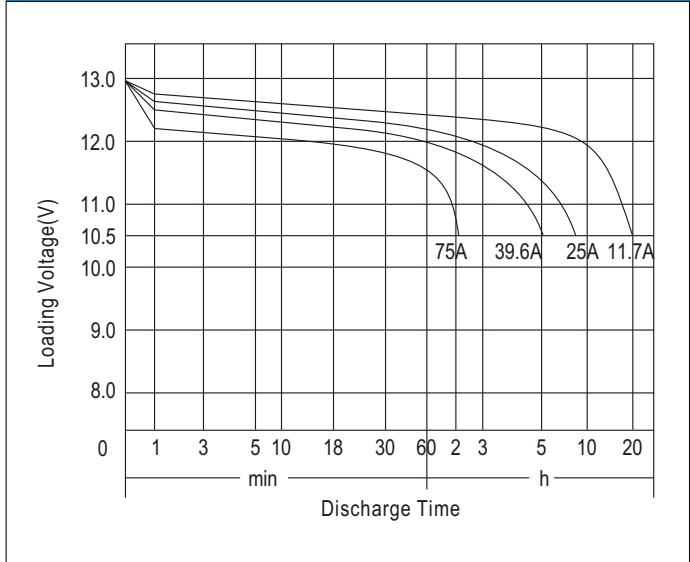

Discharge Characteristics(25°C,70°F)

Electrical Specification

Rated Capacity	20 hour rate(11.7A)	234Ah
	5 hour rate(39.6A)	198Ah
Reserve Capacity	25Amps	518min
Reserve Capacity	75Amps	125min