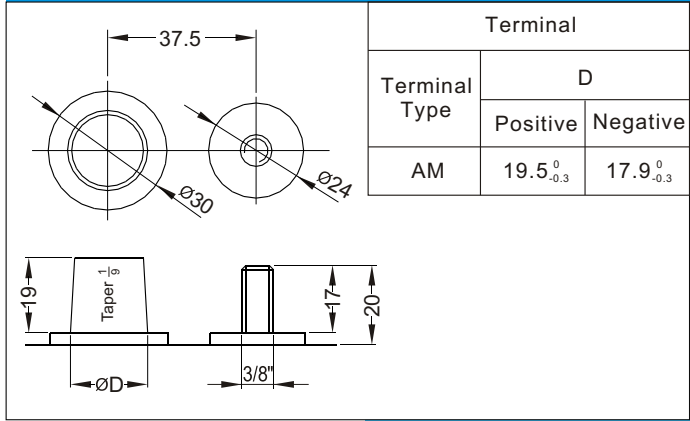

## Dimensions (mm)

## Physical Specification (mm)

Nominal Voltage	12V	
Nominal Capacity(20HR)	234Ah	
Nominal Capacity(5HR)	198Ah	
Dimension	Length	387 ± 2mm(15.24inches)
	Width	180 ± 2mm(7.09inches)
	Container Height	346 ± 2mm(13.62inches)
	Total Height(with Terminal)	368 ± 2mm(14.49inches)
Dry Weight	/	
Wet Weight	Approx 66.5Kg(146.5lbs)	
Acid	1.310 ± 0.015g/cm <sup>3</sup> (25°C)	
Standard Terminal	AM	
Hold-Down	/	
Cell plate qty	/	
Case	Black-Material	
Cover	Black-Material	
Handle	Black-Material	

## Standard Terminal (mm)